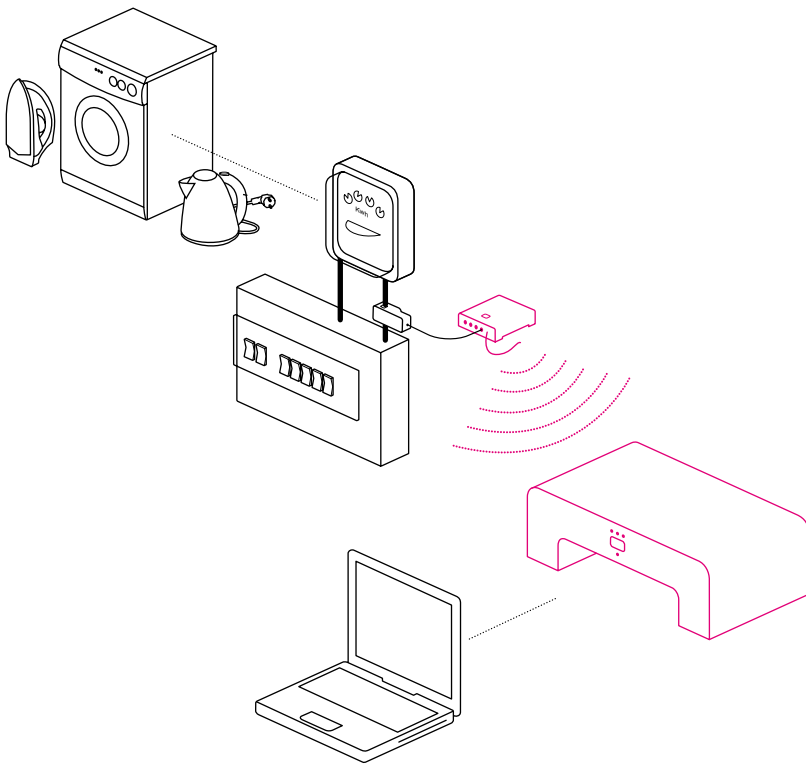

wattson

_ YOUR PERSONAL ENERGY MONITOR

_ I SHOW YOU HOW MUCH ELECTRICITY YOUR HOME IS USING.
I MAKE ENERGY SAVING EASIER

I AM THE ONLY PERSONAL ENERGY MONITOR THAT SPEAKS TO YOUR WHOLE FAMILY WITH A UNIQUE COLOURED LIGHT SYSTEM. I TURN BLUE WHEN YOU SAVE MONEY!

- BELOW YOUR AVERAGE
- YOUR AVERAGE
- ABOVE YOUR AVERAGE

I am the simplest way of understanding energy usage at home.
I am easy & safe to install. I am working within minutes.
I will help you control your household energy bills.
I will help you do your bit for the environment.

HOW DO I WORK?

PUT ME
ANYWHERE IN
YOUR HOME

I get my information from a transmitter attached to your electricity meter or fuse box.

I measure the total amount of electricity being used in your home at any given time, and show this value on an easy-to-read display.