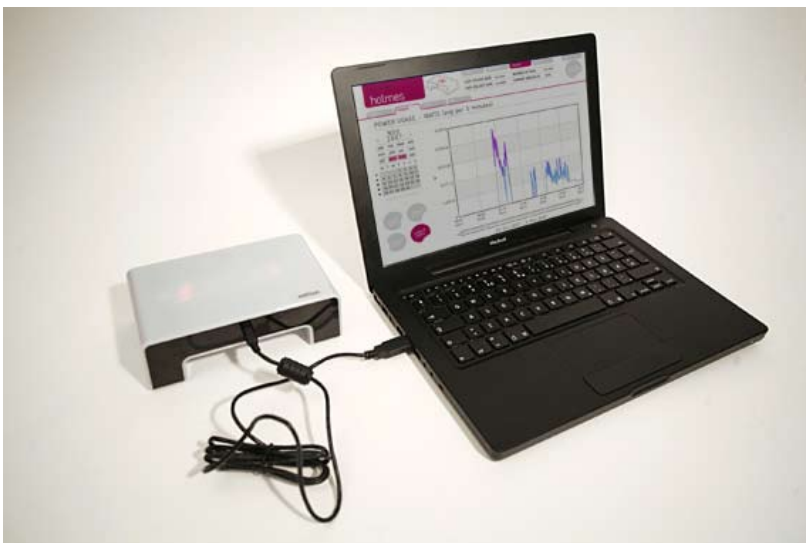

HOW DO I WORK?

PUT ME
ANYWHERE IN
YOUR HOME

I get my information from a transmitter attached to your electricity meter or fuse box.

I measure the total amount of electricity being used in your home at any given time, and show this value on an easy-to-read display.

I work with any type of UK domestic electricity meter (240V/415V, single or 3 phase). I will work across energy tariffs including economy 7.

AH... HOLMES?

I can also work with Holmes. Holmes is a simple piece of software which helps you track your energy use at home. This can be quickly downloaded from our site www.diykyoto.com

WATTSON 01

I AM
PORTABLE

Software included with product to view chronological & real time data, connecting to DIYKYOTO community and hub (PC&MAC compatible).

FEATURES

Worldwide compatibility, local currency display (GB POUNDS, EUROS,DOLLARS,YEN) 1/2/3 phase power compatible for both home and office use.