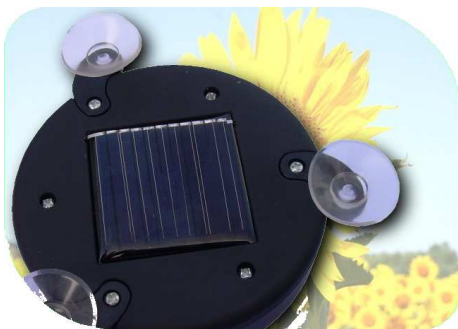

POWER **plus**[®]

SPIDER

**SOLAR POWERED
3 LED TOUCHLIGHT**

POWERplus® Spider

Solar Powered
3 LED Touch light

POWERplus® introduces the Spider, a handy and powerful 3 LED touch light.

The Spider can easily be mounted on glass or any other smooth surface thanks to the integrated suction cups. No screws, no tape, just place the Spider anywhere you want.

The integrated solar cell charges the internal battery. Just point the Spider to day - or sunlight (stick it on glass with the suction cups) and the Spider will charge itself.

For use at home, camping, car, boat, garden etc.
Easy, compact, free lighting!

Powerful 3 LED light

Integrated solar panel

Easily mounted with suction cups

Item	Parameter	Unit
3 LED	13,000	MCD
Battery Ni-MH	3.6 40	Volt mAh
LED lifetime	10,000	hours
Material	ABS, rubber coated	
Diameter (excl. suction cups)	7	cm