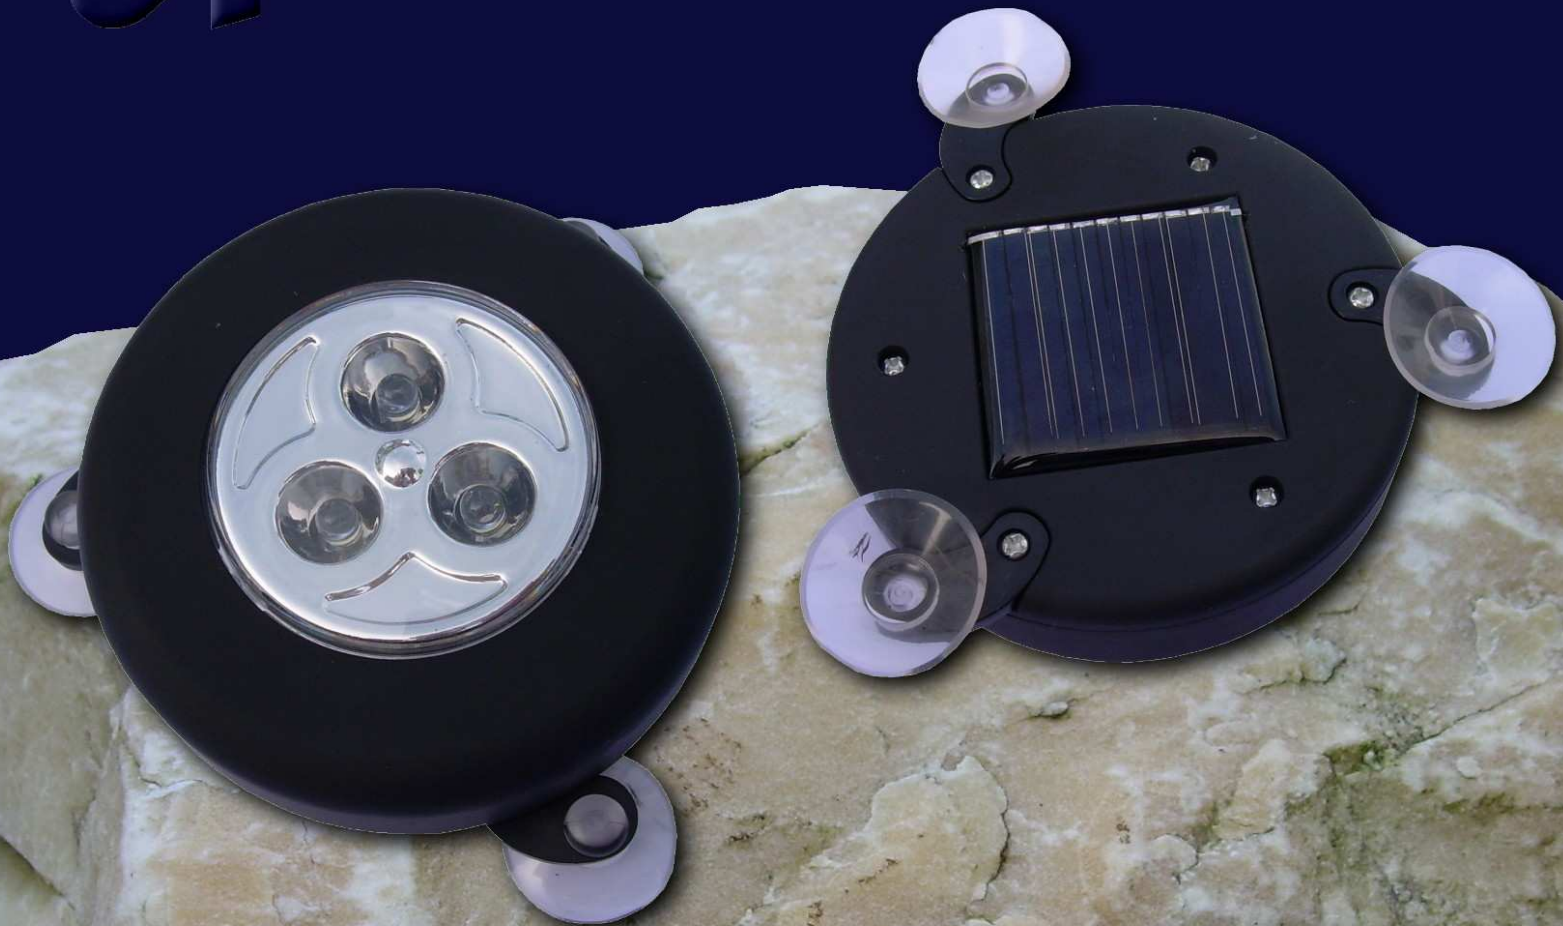

POWER **plus**[®]

SPIDER

**SOLAR POWERED
3 LED TOUCHLIGHT**

POWERplus® Spider

Solar Powered
3 LED Touch light

POWERplus® introduces the Spider, a handy and powerful 3 LED touch light.

The Spider can easily be mounted on glass or any other smooth surface thanks to the integrated suction cups. No screws, no tape, just place the Spider anywhere you want.

The integrated solar cell charges the internal battery. Just point the Spider to day - or sunlight (stick it on glass with the suction cups) and the Spider will charge itself.

For use at home, camping, car, boat, garden etc.
Easy, compact, free lighting!

Powerful 3 LED light

Integrated solar panel

Easily mounted with suction cups

Item	Parameter	Unit
3 LED	13,000	MCD
Battery Ni-MH	3.6 40	Volt mAh
LED lifetime	10,000	hours
Material	ABS, rubber coated	
Diameter (excl. suction cups)	7	cm