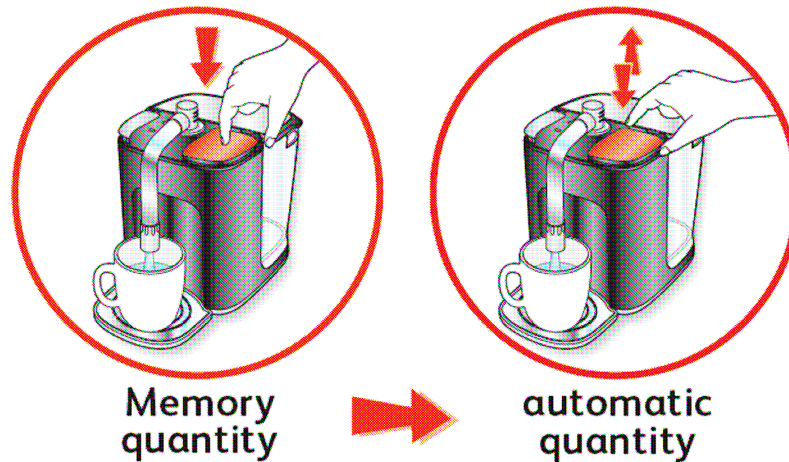

N°8: FLOW STOP FUNCTION WITH **EASY** **CUSTOMISATION**

- Automatic delivery of 200ml
- Easy way to modify the capacity
  (program like Essenza Nespresso)