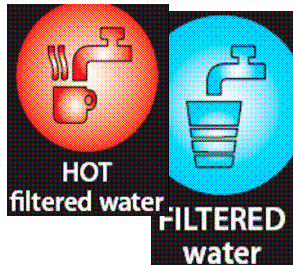

## To keep the key success points

- Direct service in the mug
- Instant hot water in 3 seconds
- QUICK Water filtration System
- 2 Temperatures setting
- Energy saving

N°1 : A better understanding product on the shelves  
with a **more intuitive** product

A prominent tap which clearly stands out the water dispenser dimension.

**Tefal**

N°2 : a **Stainless Steel Finishing** which is really important for appliances which stay on the counter

**Stainless steel kettle represent today  
55% of European sales in value  
39% in volume**

## Tefal Quick Cup BR306

- Hot water in 3 seconds
- Energy Saving up to 65%
- Instant filtered water
- Black plastic finish
- Adjustable tap
- Anti splash spout
- Removable drip tray
- Change cartridge indicator
- Descaling indicator
- Hot water and Room temperature buttons
- Removable water tank 1.7L
- Anti-dust lid

## Tefal Quick Cup BR308

- Hot water in 3 seconds
- Energy Saving up to 65%
- Instant filtered water
- Black and Stainless Steel finish
- Adjustable tap
- Anti splash spout
- Removable drip tray
- Change cartridge indicator
- Descaling indicator
- Hot water and Room temperature buttons
- Removable water tank 1.7L
- Anti-dust lid