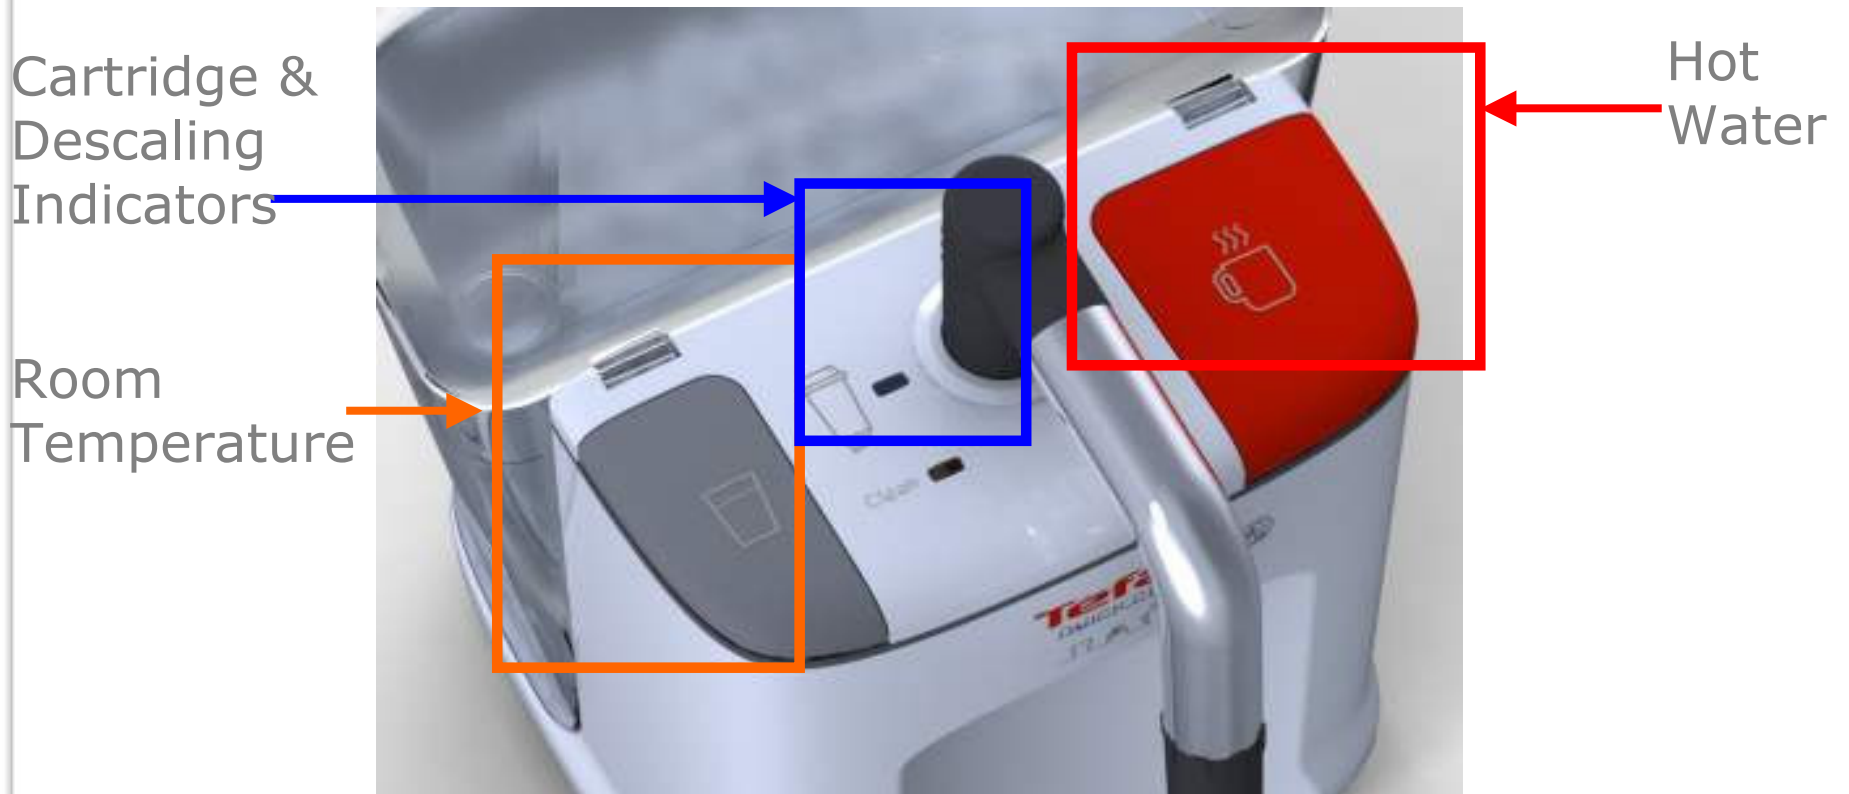

N° 5 : A better emphasis of each function with **3 Distinct zones**